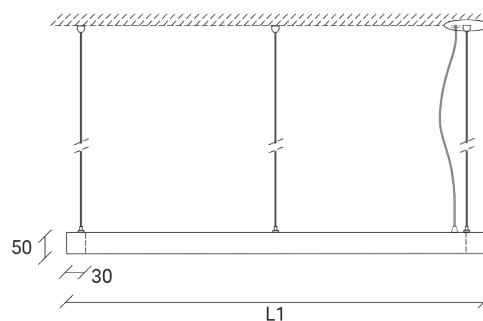

AVAILABLE MEASURES | MESURES DISPONIBLES

LED		
D1 (mm)	W	Lumens
Ø800	42	4700
Ø1000	52	5900
Ø1200	62	7100

Other dimensions on request. / Autres dimensions sur demande.

PHOTOMETRY | PHOTOMETRIE

TECHNICAL DRAWING | DESSIN TECHNIQUE