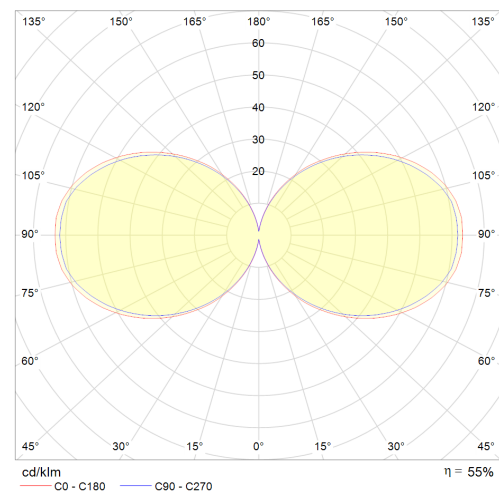

AVAILABLE MEASURES | MESURES DISPONIBLES

LED		
D1 (mm)	W	Lumens
Ø800	42	4700
Ø1000	52	5900
Ø1200	62	7100

Other dimensions on request. / Autres dimensions sur demande.

PHOTOMETRY | PHOTOMETRIE

TECHNICAL DRAWING | DESSIN TECHNIQUE