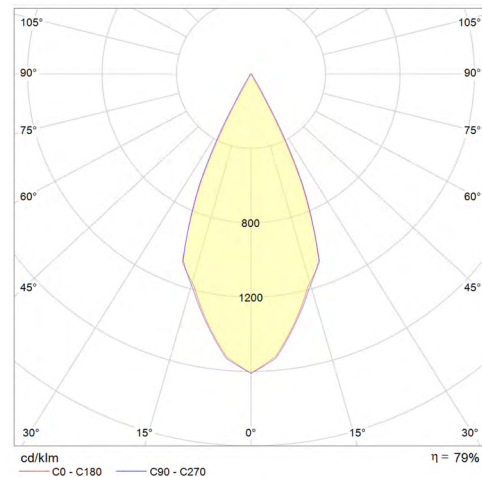

PHOTOMETRY | PHOTOMÉTRIE

TECHNICAL DRAWING | DESSIN TECHNIQUE