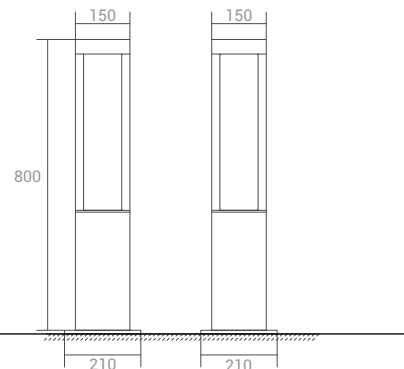

The Paris model brings with it all the glamor and charm of the city of love.

Ideal for lighting a stroll for two.

LED

w	°K	A x B (mm)	Lumens
12	3000	210x150x800	1200

ACABAMENTO / FINISHING

LACAGEM / LACQUERING