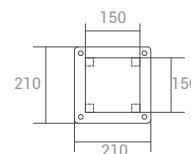

The Paris model brings with it all the glamor and charm of the city of love.

Ideal for lighting a stroll for two.

LED

w	°K	A x B (mm)	Lumens
12	3000	210x150x800	1200

ACABAMENTO / FINISHING

LACAGEM / LACQUERING