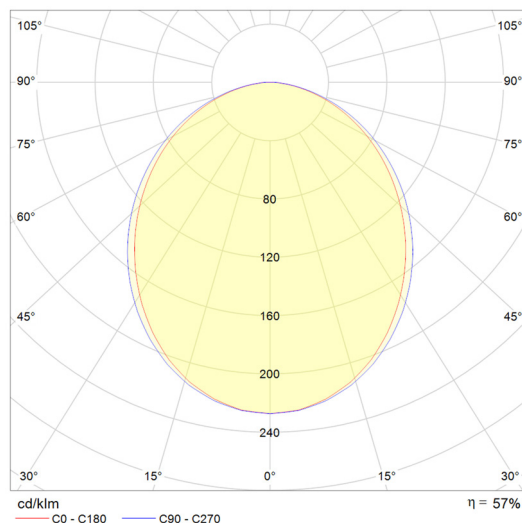

TECHNICAL CHARACTERISTICS / CARACTERÍSTICAS TÉCNICAS / CARACTÉRISTIQUES TECHNIQUES

COLOUR STABILITY / ESTABILIDADE DA COR
STABILITÉ DES COULEURS / ESTABILIDAD DEL COLOR

3 SDCM

DIFFUSER / DIFUSOR / DIFFUSEUR

Satin Polycarbonate / Policarbonato Satinado / Polycarbonate satiné

UGR <19 Transparent Microprismatic / Microprismático Transparente /
Transparent Microprismatique

LIGHT DISTRIBUTION / DISTRIBUIÇÃO DE LUZ
DISTRIBUTION DE LA LUMIÈRE / DISTRIBUCIÓN DE LA LUZ

Direct
Direta
Directe
Directa

OPTIONS / OPÇÕES / OPTIONS / OPCIONES

Control / Controlo /
Contrôle / Control

DALI

PHOTOBIOLOGICAL RISK / RISCO FOTOBIOLOGÍCO
RISQUE PHOTOBIOLOGIQUE / RIESGO FOTOBIOLOGÍCO

Certification RG1 - Photobiological Risk 1 (RG0 on request)

Certificação RG1 - Risco Fotobiológico 1 (RG0 Sob Pedido)

Certification RG1 - Risque photobiologique 1 (RG0 sur demande)

Certificación RG1 - Riesgo Fotobiológico 1 (RG0 Bajo Pedido)

MOUNTING / MONTAGEM / MONTAGE / MONTAJE

Recessed / Encastrar / Encastré / Empotrada

LED LIFETIME / VIDA ÚTIL DO LED

DURÉE DE VIE DES LED / VIDA ÚTIL DEL LED

50.000 hours / horas / heures
L80F10 (Ta=25°C)

LED MODULE / MÓDULO LED / MODULE LED

2700k / 3000k / 4000k / 5000k / 6500k

Other colour temperatures on request.

Outras temperaturas de cor sob consulta.

Autres températures de couleur sur demande.

Otras temperaturas de color bajo pedido.

PHOTOMETRY / FOTOMETRIA / PHOTOMÉTRIE / FOTOMETRÍA

IP
20

IRC
> 80

FINISHES / ACABAMENTO / FINITION / ACABADO