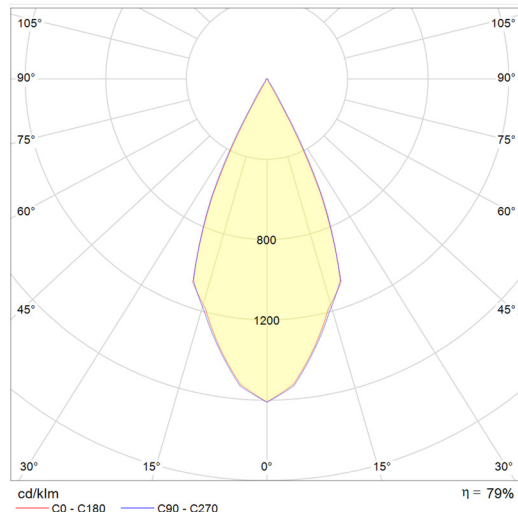

TECHNICAL CHARACTERISTICS / CARACTERÍSTICAS TÉCNICAS / CARACTÉRISTIQUES TECHNIQUES

COLOUR STABILITY / ESTABILIDADE DA COR
STABILITÉ DES COULEURS / ESTABILIDAD DE COLOR

3 SDCM

DIFFUSER / DIFUSOR / DIFFUSEUR

Reflecting Lens / Lente Refletora / Oculaire réfléchissant / Lente reflectante

LIGHT DISTRIBUTION / DISTRIBUIÇÃO DE LUZ
DISTRIBUTION DE LA LUMIÈRE / DISTRIBUCIÓN DE LA LUZ

Direct
Direta
Directe
Directa

OPTIONS / OPÇÕES / OPTIONS / OPCIONES

Control / Controlo /
Contrôle / Control

DALI

PHOTOBIOLOGICAL RISK / RISCO FOTOBIOLÓGICO
RISQUE PHOTOBIOLOGIQUE / RIESGO FOTOBIOLÓGICO

Certification RG1 - Photobiological Risk 1 (RG0 on request)
Certificação RG1 - Risco Fotobiológico 1 (RG0 Sob Pedido)
Certification RG1 - Risque photobiologique 1 (RG0 sur demande)
Certificación RG1 - Riesgo Fotobiológico 1 (RG0 Bajo Pedido)

MOUNTING / MONTAGEM / MONTAGE / MONTAJE

Wall / Parede / Murale / Pared

LED LIFETIME / VIDA ÚTIL DO LED
DURÉE DE VIE DES LED / VIDA ÚTIL DEL LED

50.000 hours / horas / heures
L80F10 (Ta=25°C)

LED MODULE / MÓDULO LED / MODULE LED

2700K / 3000K / 4000K / 5000K / 6500K

Other colour temperatures on request.

Outras temperaturas de cor sob consulta.
Autres températures de couleur sur demande.
Otras temperaturas de color bajo pedido.

PHOTOMETRY / FOTOMETRIA / PHOTOMÉTRIE / FOTOMETRÍA

IP
40

IRC
> 80

FINISHES / ACABAMENTO / FINITION / ACABADO