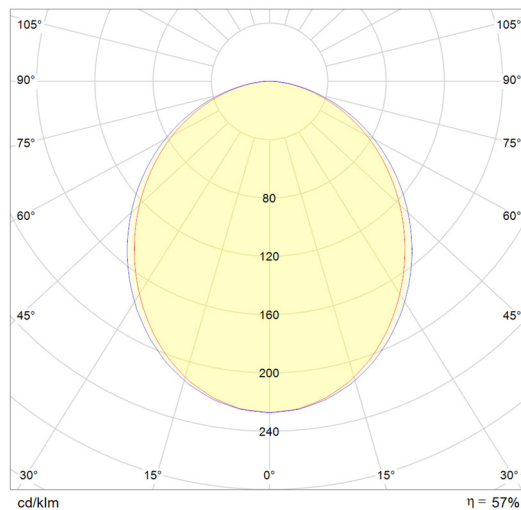

TECHNICAL CHARACTERISTICS / CARACTERÍSTICAS TÉCNICAS / CARACTÉRISTIQUES TECHNIQUES

COLOUR STABILITY / ESTABILIDADE DA COR
STABILITÉ DES COULEURS / ESTABILIDAD DE COLOR

3 SDCM

DIFFUSER / DIFUSOR / DIFFUSEUR

Satin Polycarbonate / Policarbonato Satinado / Polycarbonate satiné

UGR <19 Transparent Microprismatic / Microprismático Transparente / Microprismatique Transparent

LIGHT DISTRIBUTION / DISTRIBUIÇÃO DE LUZ
DISTRIBUTION DE LA LUMIÈRE / DISTRIBUCIÓN DE LA LUZ

Direct
Direta
Directe
Directa

OPTIONS / OPÇÕES / OPTIONS / OPCIONES

Control / Controlo /
Contrôle / Control

DALI

PHOTOBIOLOGICAL RISK / RISCO FOTOBIOLÓGICO
RISQUE PHOTOBIOLOGIQUE / RIESGO FOTOBIOLÓGICO

Certification RG1 - Photobiological Risk 1 (RG0 on request)
Certificação RG1 - Risco Fotobiológico 1 (RG0 Sob Pedido)
Certification RG1 - Risque photobiologique 1 (RG0 sur demande)
Certificación RG1 - Riesgo Fotobiológico 1 (RG0 Bajo Pedido)

MOUNTING / MONTAGEM / MONTAGE / MONTAJE

Wall / Parede / Murale / Pared

LED LIFETIME / VIDA ÚTIL DO LED
DURÉE DE VIE DES LED / VIDA ÚTIL DEL LED

50.000 hours / horas / heures
L80F10 (Ta=25°C)

LED MODULE / MÓDULO LED / MODULE LED

2700K / 3000K / 4000K / 5000K / 6500K

Other colour temperatures on request.

Outras temperaturas de cor sob consulta.
Autres températures de couleur sur demande.
Otras temperaturas de color bajo pedido.

PHOTOMETRY / FOTOMETRIA / PHOTOMÉTRIE / FOTOMETRÍA

IP 40   IRC > 80