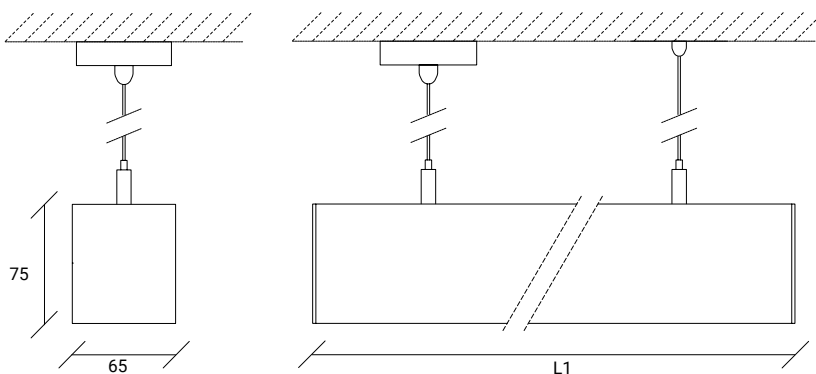

TECHNICAL DRAWING / DESENHO TÉCNICO

DESSIN TECHNIQUE / DIBUJO TÉCNICO

Other dimensions on request

Outras dimensões sob consulta.

Autres dimensions sur demande

Otras dimensiones bajo pedido.

Possible to produce in a continuous line, under consultation.

Possibilidade de produção em linha contínua, sob orçamento.

Possibilité de production en ligne continue, sur demande.

Puede ser producido en línea continua, bajo pedido.

All information in this document is subject to change without notice. / Todas as informações disponibilizadas neste documento podem ser alteradas sem prévio aviso. /

Toutes les informations contenues dans ce document sont susceptibles d'être modifiées sans préavis. / Toda la información disponible en este documento está sujeta a cambios sin previo aviso.

Mod. 042