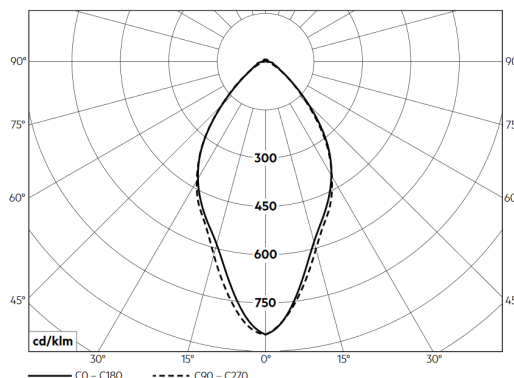

COLOUR STABILITY / ESTABILIDADE DA COR
STABILITÉ DES COULEURS / ESTABILIDAD DE COLOR

3 SDCM

DIFFUSER / DIFUSOR / DIFFUSEUR

Lenses with different opening angles
Lentes com diferentes ângulos de abertura
Lentilles avec différents angles d'ouverture
Lentes con diferentes ángulos de apertura

LIGHT DISTRIBUTION / DISTRIBUIÇÃO DE LUZ
DISTRIBUTION DE LA LUMIÈRE / DISTRIBUCIÓN DE LA LUZ

Direct
Direta
Directe
Directa

OPTIONS / OPÇÕES / OPTIONS / OPCIONES

Control / Controlo /   **Regulation / Regulação /**
Contrôle / Control   Règlement / Reglamento

DALI   1-10V

PHOTOBIOLOGICAL RISK / RISCO FOTOBIOLOGICO
RISQUE PHOTOBIOLOGIQUE / RIESGO FOTOBIOLOGICO

Certification RG1 - Photobiological Risk 1 (RG0 on request)
Certificação RG1 – Risco Fotobiológico 1 (RG0 Sob Pedido)
Certification RG1 - Risque photobiologique 1 (RG0 sur demande)
Certificación RG1 - Riesgo Fotobiológico 1 (RG0 Bajo Pedido)

MOUNTING / MONTAGEM / MONTAGE / MONTAJE

Suspended / Suspensa / Suspendu / Suspendida

LED LIFETIME / VIDA ÚTIL DO LED
DURÉE DE VIE DES LED / VIDA ÚTIL DEL LED

50.000 hours / horas / heures
L80F10 (Ta=25°C)

LED MODULE / MÓDULO LED / MODULE LED

2700k / 3000k / 4000k / 5000k / 6500k

Other colour temperatures on request.
Outras temperaturas de cor sob consulta.
Autres températures de couleur sur demande.
Otras temperaturas de color bajo pedido.

PHOTOMETRY / FOTOMETRIA / PHOTOMÉTRIE / FOTOMETRÍA